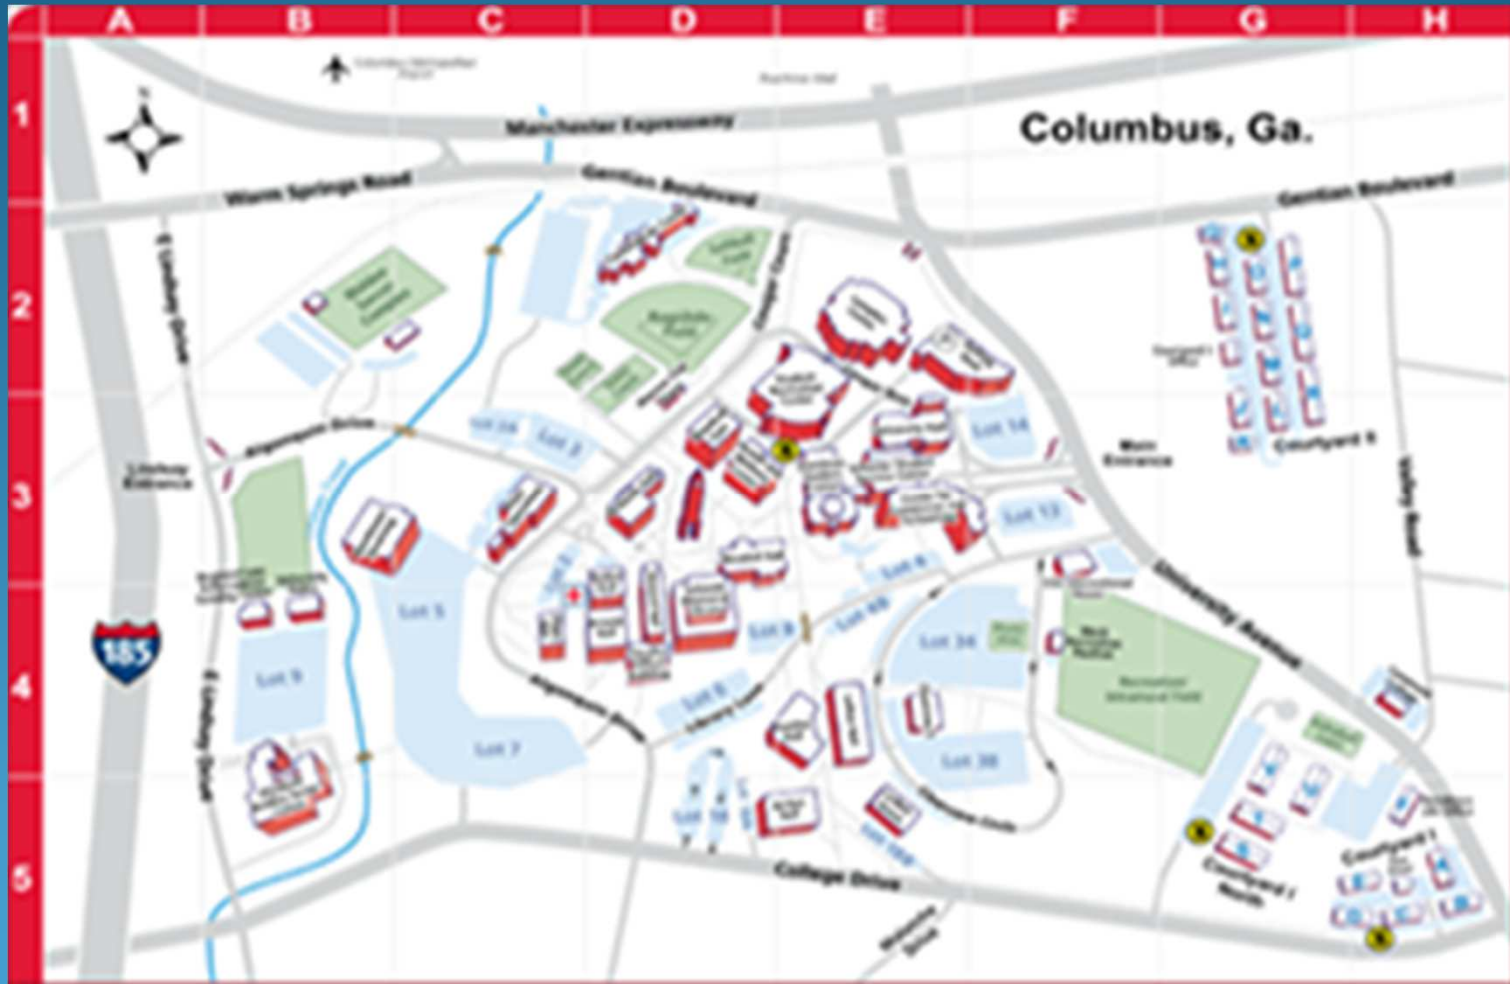

COBEC Summer Conference

27-29 July 2016

Hosted by the Center for International Education at
Columbus State University

RiverPark Campus

Marriott Downtown

Historic District

CSU Main Campus

Sara Spencer Event Hall

Riverside Theatre RiverPark Campus

CSU's Oxbow Meadows

CSU's Coca Cola Space Science Center

Whitewater Rafting

Whitewater Rafting